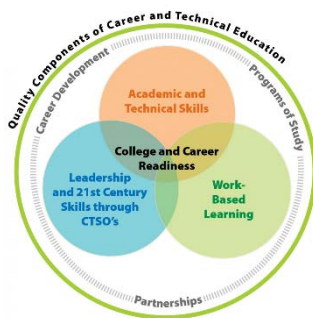

Colorado Department of Education Resources:

- **Colorado Department of Education (CDE)- Postsecondary and Workforce Readiness** cde.state.co.us/postsecondary
- **ICAP page** (including Meaningful Career Conversations) www.cde.state.co.us/postsecondary/icap
- **Graduation Guidelines** www.cde.state.co.us/postsecondary/graduationguidelines
- **Career Development Success Program** www.cde.state.co.us/postsecondary/hb16-1289

Postsecondary Readiness Home
AP Incentives Pilot Program
ASCENT
Career Success Pilot
Career Readiness
Concurrent Enrollment
Early College High School
High School Equivalency (HSE) Testing Program
Graduation Guidelines
Individual Career and Academic Plan (ICAP)
P-TECH
School Counselor Corps

CTE-Related Resources

- **Colorado Career and Technical Education (CTE)** coloradostateplan.com
  - Work-based learning pages coloradostateplan.com/educator/work-based-learning
  - Employer Engagement Guides coloradostateplan.com/educator/employer-engagement
  - Career Guidance coloradostateplan.com/career-guidance/
- **Colorado Community College System** www.cccs.edu

Colorado-based Organization Links:

- **CareerWise Colorado** careerwisecolorado.org
  - New student recruitment video (2 min) <https://vimeo.com/294846310>
  - Jaime video from Bank of Colorado
  - Margaret at Nordson Medical in Loveland.
- **Colorado Succeeds**
- **Skillful** skillful.com