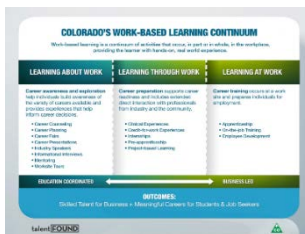

Work-Based Learning Resource List

Statewide Resources

- **TalentFOUND** talentfound.org - the landing page for Colorado's talent development network. A great place to start is via the Explore tab on the home page. Clicking through the Get Started  Student navigation opens the zip code-based database with extensive resources, including support services to help students and job seekers identify resources to help address barriers and support their paths into meaningful careers.
- **Apprenticeship Evolution** apprenticeshiprevolution.com - landing page for exploring apprenticeships in Colorado.
 - Intro video: <https://vimeo.com/271920200>
- **Careers In Colorado** careersincolorado.org - The website where career pathways work is shared.
- **College In Colorado** www.collegeincolorado.org

Labor market data, career pathways, and sector partnerships:

- **Colorado Workforce Development Council** colorado.gov/cwdc

- **Work-Based Learning** information, including the continuum, definitions, community readiness framework, and resources. colorado.gov/pacific/cwdc/work-based-learning
- **Talent Pipeline Report** – annual report re: Colorado's labor market colorado.gov/pacific/cwdc/colorado-talent-pipeline-report